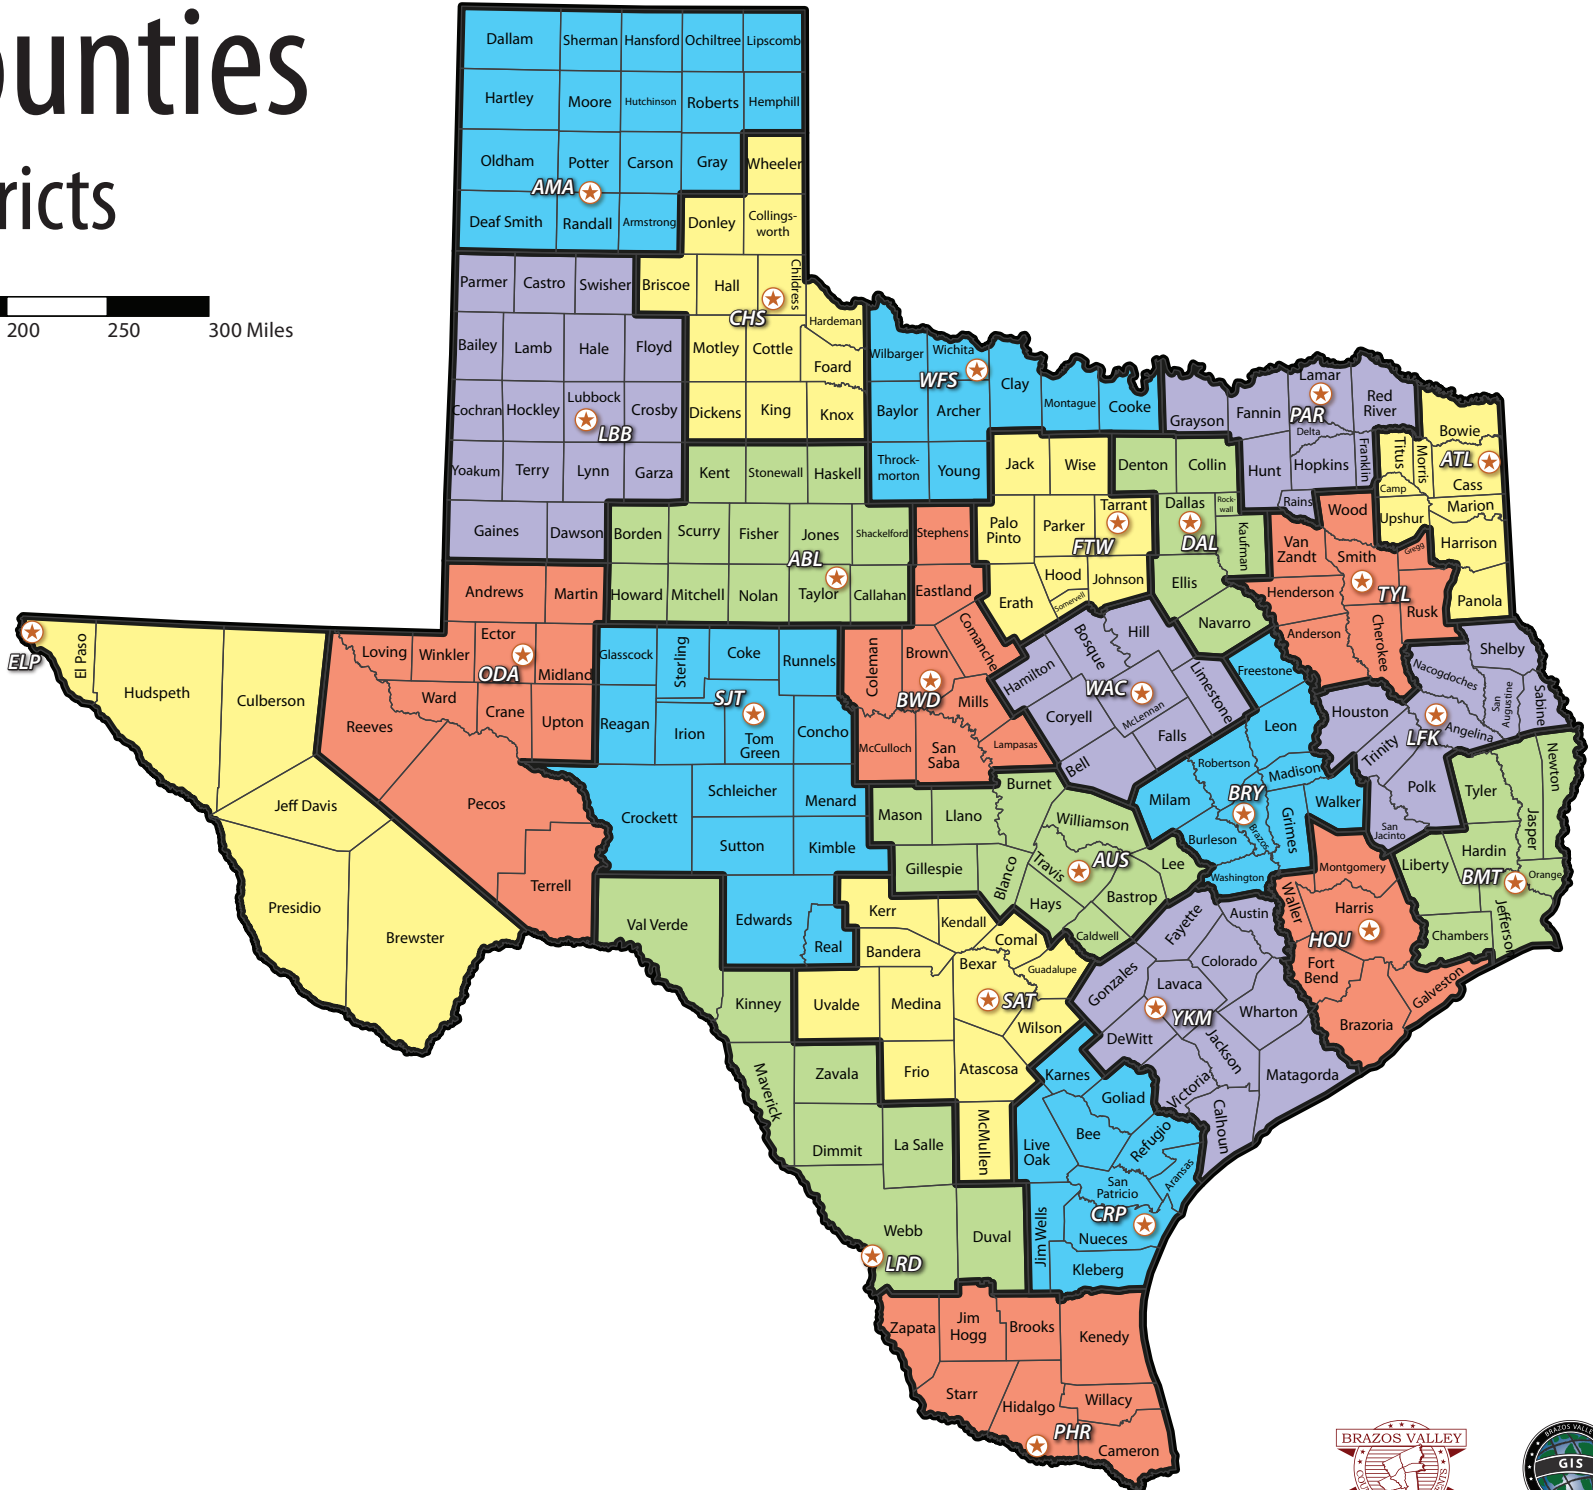

Texas Counties

by TxDOT Districts

- ABL Abilene
- AMA Amarillo
- ATL Atlanta
- AUS Austin
- BMT Beaumont
- BWD Brownwood
- BRY Bryan
- CHS Childress
- CRP Corpus Christi
- DAL Dallas
- ELP El Paso
- FTW Ft. Worth
- HOU Houston
- LRD Laredo
- LBB Lubbock
- LFK Lufkin
- ODA Odessa
- PAR Paris
- PHR Pharr
- SJT San Angelo
- SAT San Antonio
- TYL Tyler
- WAC Waco
- WFS Wichita Falls
- YKM Yoakum